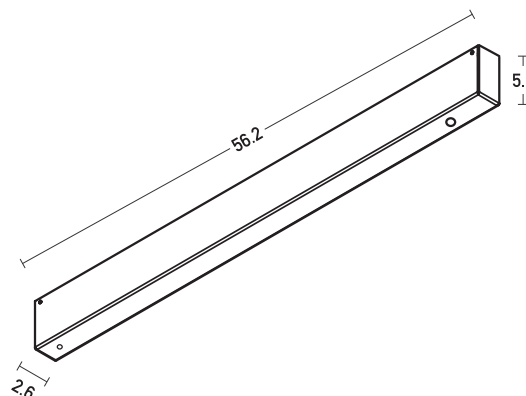

Product Data Sheet

Date: 01/09/2021
www.zambelislights.gr

Code 20316-B

Color: Sandy Black

Pendant Driver 75W DALI KIT

Power	75W
Input	220-240 , 50-60Hz
Output	48V
Dimensions	L: 56.2cm W: 2.6cm H: 5.2cm
Special Feature	200cm Cable Available

Description

Pendant Base with Driver 75W DALI KIT
 for Surface Magnetic Track in Sandy Black color.

*5 Years Guarantee

Suggested for 48V Magnetic Track System.

5213010015987