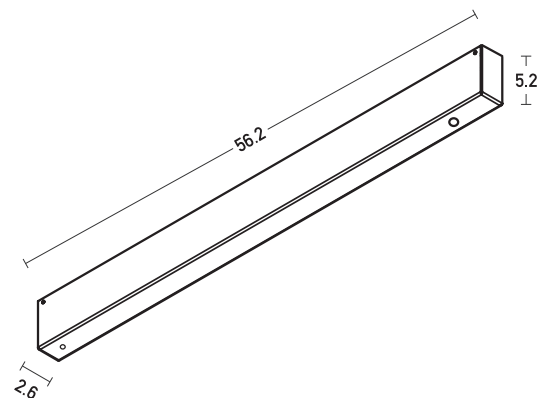

Product Data Sheet

Date: 01/09/2021
www.zambelislights.gr

Code 20314-W

Color: Sandy White

Pendant Driver 75W ON-OFF

Power	75W
Input	220-240 , 50-60Hz
Output	48V
Dimensions	L: 56.2cm W: 2.6cm H: 5.2cm
Special Feature	200cm Cable Available

Description

Pendant Base with Driver 75W ON-OFF
 for Surface Magnetic Track in Sandy White color.

*5 Years Guarantee

Suggested for 48V Magnetic Track System.

5213010015932