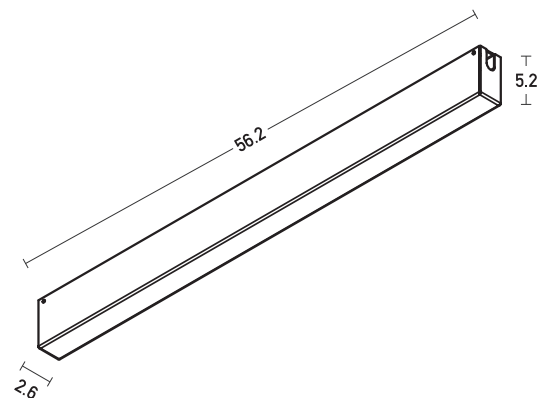

Description

Surface Mount Base with Driver 150W BLUETOOTH KIT
in Sandy White color.

*5 Years Guarantee

Suggested for 48V Magnetic Track System.