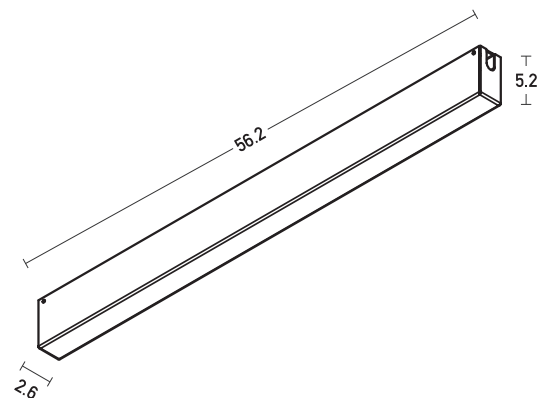

Product Data Sheet

Date: 31/08/2021
www.zambelislights.gr

Code 20313-B

Color: Sandy Black

Ceiling Driver 150W BLUETOOTH KIT

Power	150W
Input	220-240 , 50-60Hz
Output	48V
Dimensions	L: 56.2cm W: 2.6cm H: 5.2cm

Description

Surface Mount Base with Driver 150W BLUETOOTH KIT
 in Sandy Black color.

*5 Years Guarantee

Suggested for 48V Magnetic Track System.

5213010015895