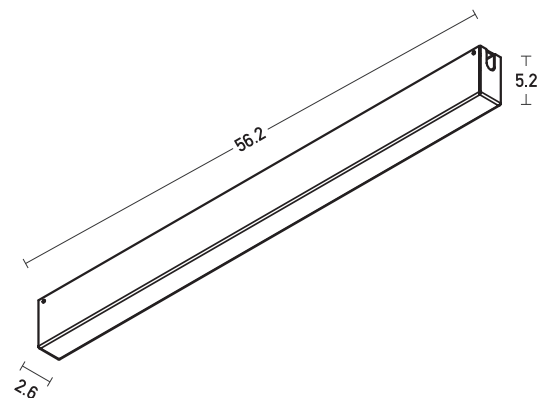

Product Data Sheet

Date: 31/08/2021
www.zambelislights.gr

Code 20312-W

Color: Sandy White

Ceiling Driver 75W BLUETOOTH KIT

Power	75W
Input	220-240 , 50-60Hz
Output	48V
Dimensions	L: 56.2cm W: 2.6cm H: 5.2cm

Description

Surface Mount Base with Driver 75W BLUETOOTH KIT
 in Sandy White color.

*5 Years Guarantee

Suggested for 48V Magnetic Track System.

5213010015871