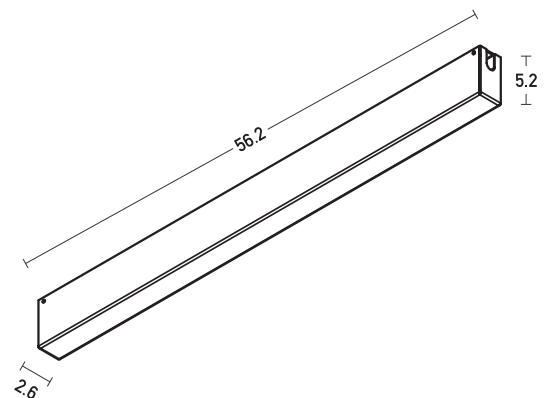

Product Data Sheet

Date: 31/08/2021
www.zambelislights.gr

Code 20312-B

Color: Sandy Black

Ceiling Driver 75W BLUETOOTH KIT

Power	75W
Input	220-240 , 50-60Hz
Output	48V
Dimensions	L: 56.2cm W: 2.6cm H: 5.2cm

Description

Surface Mount Base with Driver 75W BLUETOOTH KIT
 in Sandy Black color.

*5 Years Guarantee

Suggested for 48V Magnetic Track System.

5213010015864