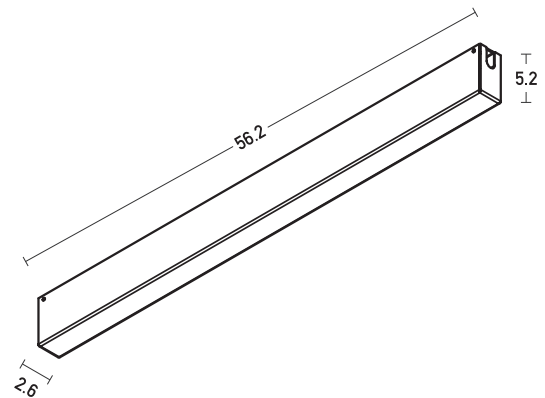

Product Data Sheet

Date: 31/08/2021
www.zambelislights.gr

Code 20310-W

Color: Sandy White

Ceiling Driver 75W PUSH BUTTON KIT

Power	75W
Input	220-240 , 50-60Hz
Output	48V
Dimensions	L: 56.2cm W: 2.6cm H: 5.2cm

Description

Surface Mount Base with Driver 75W PUSH BUTTON KIT
 in Sandy White color.

*5 Years Guarantee

Suggested for 48V Magnetic Track System.

5213010015819