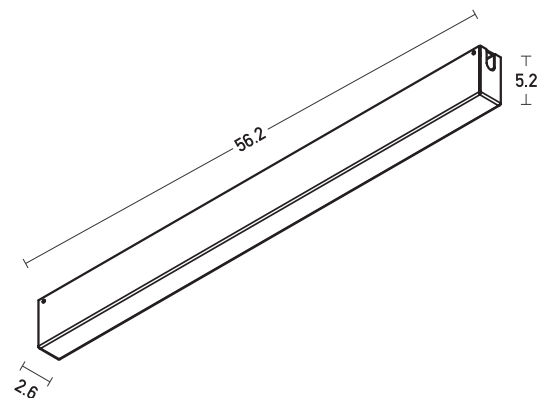

Product Data Sheet

Date: 31/08/2021
www.zambelislights.gr

Code 20310-B

Color: Sandy Black

Ceiling Driver 75W PUSH BUTTON KIT

Power	75W
Input	220-240 , 50-60Hz
Output	48V
Dimensions	L: 56.2cm W: 2.6cm H: 5.2cm

Description

Surface Mount Base with Driver 75W PUSH BUTTON KIT
 in Sandy Black color.

*5 Years Guarantee

Suggested for 48V Magnetic Track System.

5213010015802