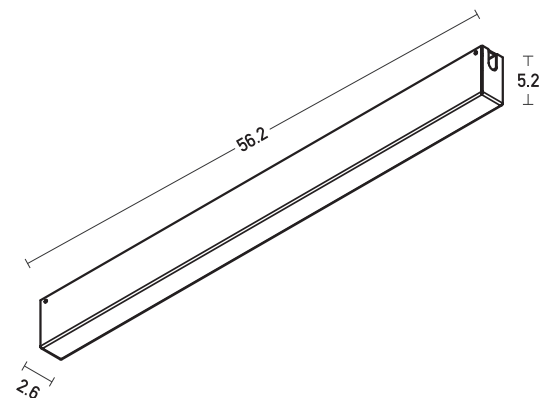

Product Data Sheet

Date: 31/08/2021
www.zambelislights.gr

Code 20309-W

Color: Sandy White

Ceiling Driver 150W DALI KIT

Power	150W
Input	220-240 , 50-60Hz
Output	48V
Dimensions	L: 56.2cm W: 2.6cm H: 5.2cm

Description

Surface Mount Base with Driver 150W DALI KIT
 in Sandy White color.

*5 Years Guarantee

Suggested for 48V Magnetic Track System.

5213010015772