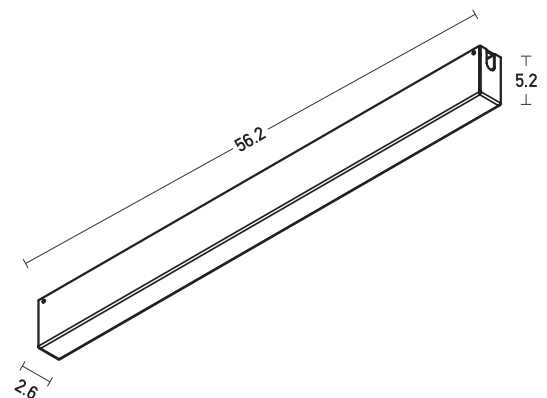

Description

Surface Mount Base with Driver 150W DALI KIT
in Sandy Black color.

*5 Years Guarantee

Suggested for 48V Magnetic Track System.