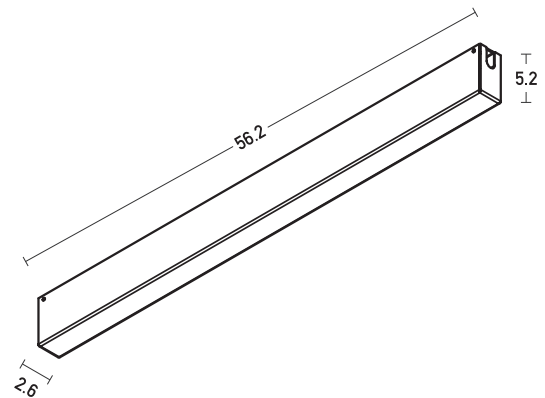

Description

Surface Mount Base with Driver 75W DALI KIT
in Sandy Black color.

*5 Years Guarantee

Suggested for 48V Magnetic Track System.