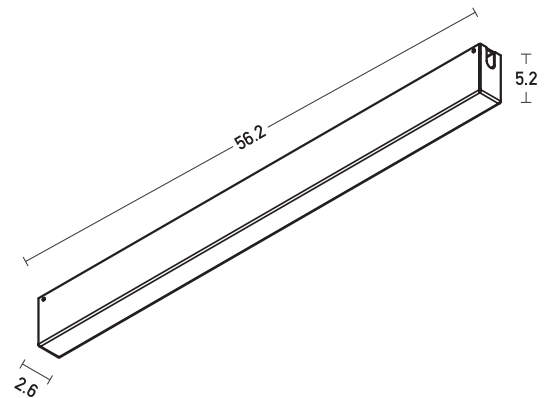

## Ceiling Driver 150W ON-OFF

Power	150W
Input	220-240 , 50-60Hz
Output	48V
Dimensions	L: 56.2cm W: 2.6cm H: 5.2cm

## Description

Surface Mount Base with Driver 150W ON-OFF  
 in Sandy Black color.

\*5 Years Guarantee

Suggested for 48V Magnetic Track System.

5213010015703