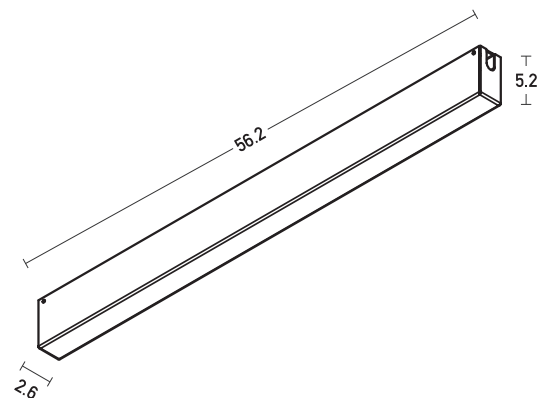

## Ceiling Driver 75W ON-OFF

Power	75W
Input	220-240 , 50-60Hz
Output	48V
Dimensions	L: 56.2cm W: 2.6cm H: 5.2cm

## Description

Surface Mount Base with Driver 75W ON-OFF  
 in Sandy White color.

\*5 Years Guarantee

Suggested for 48V Magnetic Track System.

5213010015680