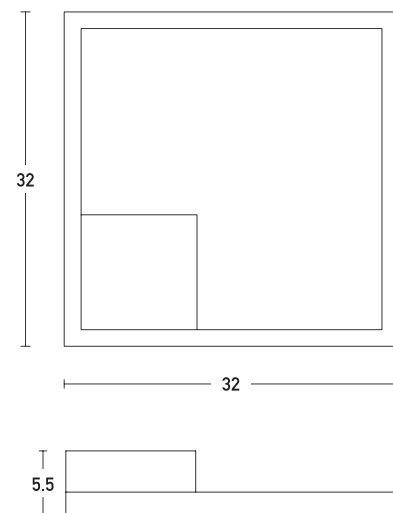

Product Data Sheet

Date: 18/06/2021
www.zambelislights.gr

Code 2030

Color: Sandy White

Indoor Lighting

Power	12W
Voltage	220-240V
Operating Frequency	50/60Hz
Color Temperature	3000K
Lumen	960Lm
Cri	80
Dimensions	L: 32cm W: 32cm H: 5.5cm
Base	L: 12.5cm W: 12.5cm H: 3.5cm
Dimmable Triac	○
Material	Aluminium - Acrylic
Special Feature	Profile Ø: 2x1.7cm

Description

Indoor Ceiling Led Light by Aluminium and Acrylic in Sandy White color.

5213010011491