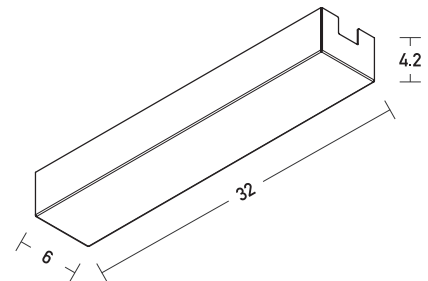

Product Data Sheet

Date: 02/09/2021
www.zambelislights.gr

Code 20292

Color: Sandy Black

Ceiling Driver 100W

Power	100W
Input	220-240 , 50-60Hz
Output	48V
Dimensions	L: 32cm W: 6cm H: 4.2cm

Description

Surface Mount Base with Driver 100W
in Sandy Black color.

*5 Years Guarantee

Suggested for 48V Magnetic Soft Track System.

5213010015529