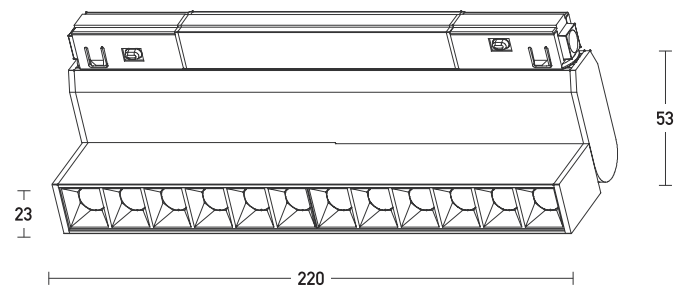

Description

Linear Luminaries
by Aluminium and Acrylic
in Sandy Black color
with Beam Angle 30°.