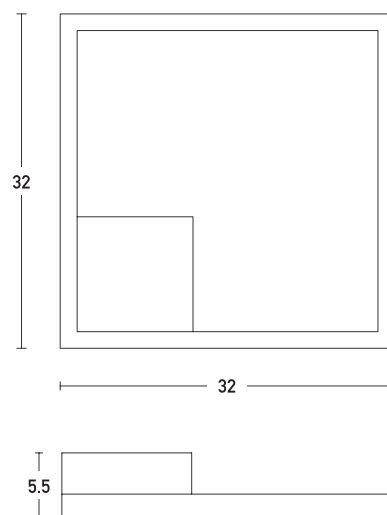

Product Data Sheet

Date: 18/06/2021
www.zambelislights.gr

Code 2029

Color: Sandy Black

Indoor Lighting

Power	12W
Voltage	220-240V
Operating Frequency	50/60Hz
Color Temperature	3000K
Lumen	960Lm
Cri	80
Dimensions	L: 32cm W: 32cm H: 5.5cm
Base	L: 12.5cm W: 12.5cm H: 3.5cm
Dimmable Triac	○
Material	Aluminium - Acrylic
Special Feature	Profile Ø: 2x1.7cm

Description

Indoor Ceiling Led Light by Aluminium and Acrylic in Sandy Black color.

5213010011484