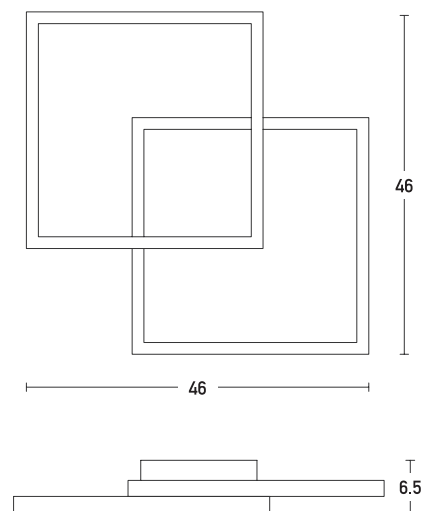

Description

Indoor Ceiling Led light by Aluminium and Acrylic in Gold Matt color.