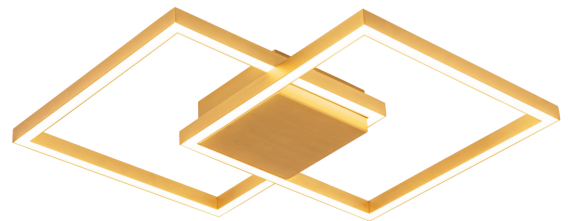

### Indoor Lighting

Power	25W
Voltage	220-240V
Operating Frequency	50/60Hz
Color Temperature	3000K
Lumen	2000Lm
Cri	80
Dimensions	L: 46cm W: 46cm H: 6.5cm
Base	L: 14cm W: 14cm H: 6.5cm
Dimmable Triac	☉
Material	Aluminium - Acrylic
Special Feature	Profile 2x1.7cm