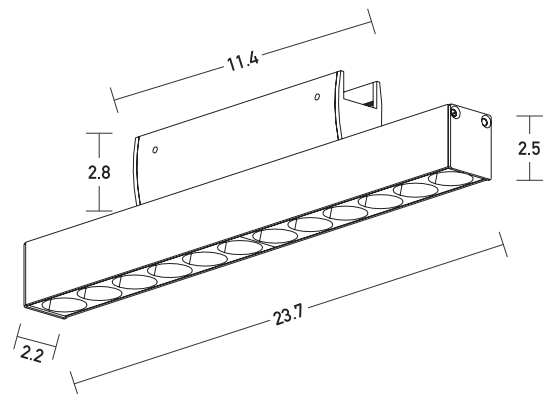

Description

Linear Luminaries
by Aluminium and Acrylic
in Sandy Black color.