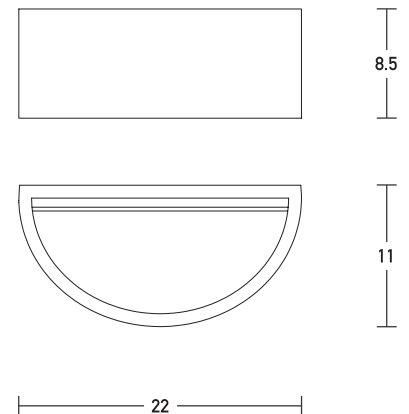

Product Data Sheet

Date: 14/07/2021
www.zambelislights.gr

Code 20274

Color: Pure White

Indoor Lighting

Bulb	1xE14
Power	MAX 40W
Voltage	220-240V
Operating Frequency	50/60Hz
Dimensions	L: 11cm W: 22cm H: 8.5cm
Material	Gypsum

Description

Indoor Wall 1xE27 Light by Gypsum in Pure White color.

5213010014683