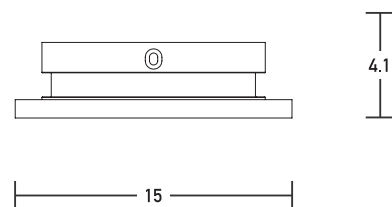

Product Data Sheet

Date: 14/07/2021
www.zambelislights.gr

Code 20271

Color: Pure White

Indoor Lighting

Power	7.5W
Voltage	220-240V
Operating Frequency	50/60Hz
Color Temperature	3000K
Lumen	375Lm
Cri	80
Dimensions	Ø: 15cm L: 4.1cm
Material	Gypsum

Description

Indoor Wall Led Light by Gypsum
in Pure White color.

5213010014652