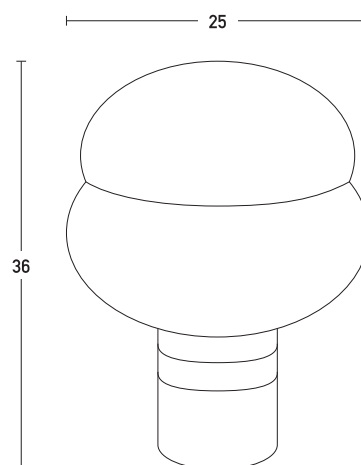

Product Data Sheet

Date: 02/07/2021
www.zambelislights.gr

Code 20270

Color: Black Matt

Indoor Lighting

Bulb	1xE27
Power	MAX 20W
Voltage	220-240V
Operating Frequency	50/60Hz
Dimensions	Ø: 25cm H: 36cm
Material	Metal - Concrete - Glass
Special Feature	120cm Cable Adjustable

Description

Indoor Table 1xE27 Light by Metal, Concrete and Glass in Black Matt color.

5213010014645