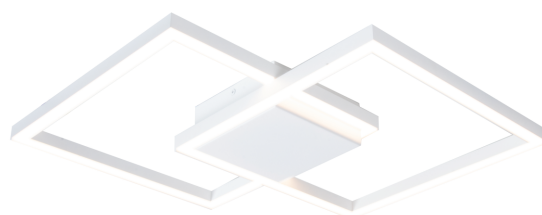

Product Data Sheet

Date: 09/01/2023
www.zambelislights.gr

Code 2027

Color: Sandy White

Indoor Lighting

Power	25W
Voltage	220-240V
Operating Frequency	50/60Hz
Color Temperature	3000K
Lumen	2000Lm
Cri	80
Dimensions	L: 46cm W: 46cm H: 6.5cm
Base	L: 14cm W: 14cm H: 6.5cm
Dimmable Triac	☉
Material	Aluminium - Acrylic
Special Feature	Profile 2x1.7cm

Description

Indoor Ceiling Led light by Aluminium and Acrylic in Sandy White color.

5213010011460