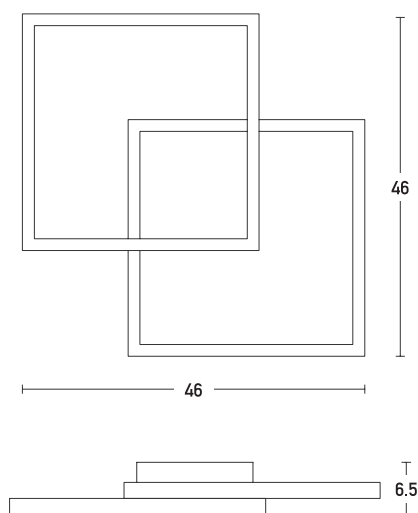

Product Data Sheet

Date: 09/01/2023
www.zambelislights.gr

Code 2027

Color: Sandy White

Indoor Lighting

Power	25W
Voltage	220-240V
Operating Frequency	50/60Hz
Color Temperature	3000K
Lumen	2000Lm
Cri	80
Dimensions	L: 46cm W: 46cm H: 6.5cm
Base	L: 14cm W: 14cm H: 6.5cm
Dimmable Triac	☉
Material	Aluminium - Acrylic
Special Feature	Profile 2x1.7cm

Description

Indoor Ceiling Led light by Aluminium and Acrylic in Sandy White color.

5213010011460