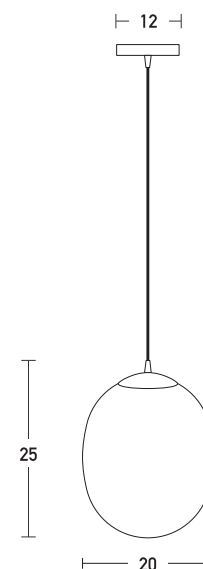

Description

Indoor Pendant 1xE27 Light by Metal and Opal Glass in Black Matt color.