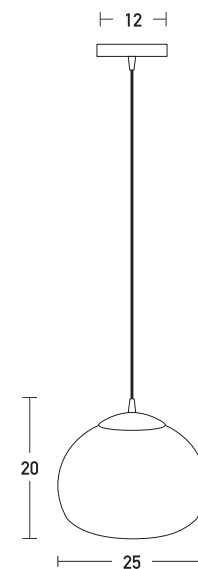

## Product Data Sheet

Date: 17/06/2021  
[www.zambelislights.gr](http://www.zambelislights.gr)

Code 20267

Color: Black Matt

## Indoor Lighting

Bulb	1xE27
Power	MAX 20W
Voltage	220-240V
Operating Frequency	50/60Hz
Dimensions	Ø: 25cm H: 20cm
Base	Ø: 12cm H: 2cm
Material	Metal - Glass
Special Feature	120cm Cable Adjustable

## Description

Indoor Pendant 1xE27 Light by Metal and Glass in Black Matt color.

5213010014614