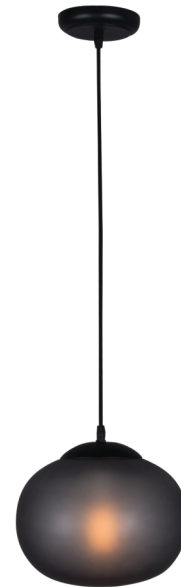

## Product Data Sheet

Date: 17/06/2021  
[www.zambelislights.gr](http://www.zambelislights.gr)

Code 20267

Color: Black Matt

## Indoor Lighting

Bulb	1xE27
Power	MAX 20W
Voltage	220-240V
Operating Frequency	50/60Hz
Dimensions	Ø: 25cm H: 20cm
Base	Ø: 12cm H: 2cm
Material	Metal - Glass
Special Feature	120cm Cable Adjustable

## Description

Indoor Pendant 1xE27 Light by Metal and Glass in Black Matt color.

5213010014614