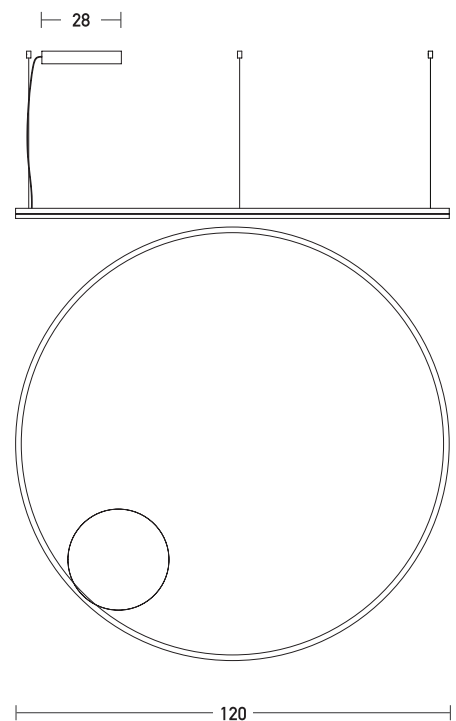

## Product Data Sheet

Date: 07/06/2021  
[www.zambelislights.gr](http://www.zambelislights.gr)

Code 20265

Color: White Matt

## Indoor Lighting

Power	84W
Voltage	220-240V
Operating Frequency	50/60Hz
Color Temperature	3000K
Lumen	6720Lm
Cri	80
Dimensions	Ø: 120cm H: 200cm
Base	Ø: 28cm H: 5cm
Dimmable Triac	⊙
Material	Aluminium - Acrylic
Special Feature	200cm Cable Adjustable

## Description

Indoor Pendant Led light by Aluminium and Acrylic in White Matt color.

5213010014591