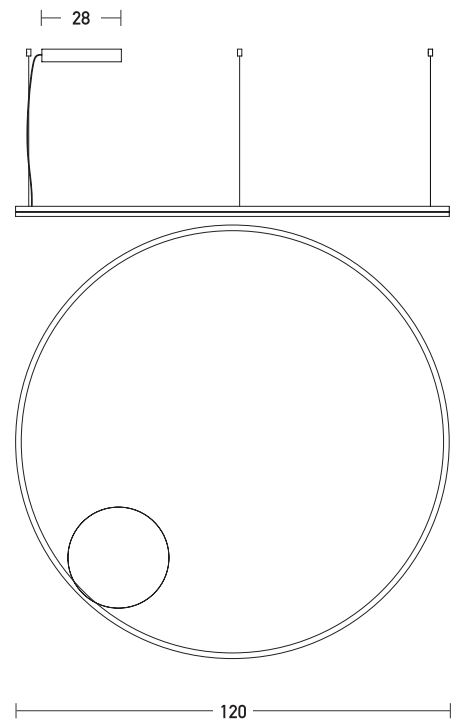

Product Data Sheet

Date: 07/06/2021
www.zambelislights.gr

Code 20264

Color: Black Matt

Indoor Lighting

Power	84W
Voltage	220-240V
Operating Frequency	50/60Hz
Color Temperature	3000K
Lumen	6720Lm
Cri	80
Dimensions	Ø: 120cm H: 200cm
Base	Ø: 28cm H: 5cm
Dimmable Triac	○
Material	Aluminium - Acrylic
Special Feature	200cm Cable Adjustable

Description

Indoor Pendant Led light by Aluminium and Acrylic in Black Matt color.

5213010014584