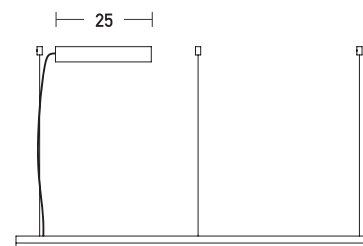

Description

Indoor Pendant Led light by Aluminium and Acrylic in White Matt color.