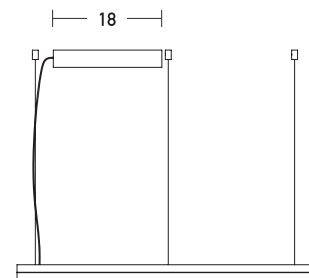

Description

Indoor Pendant Led light by Aluminium and Acrylic in Black Matt color.