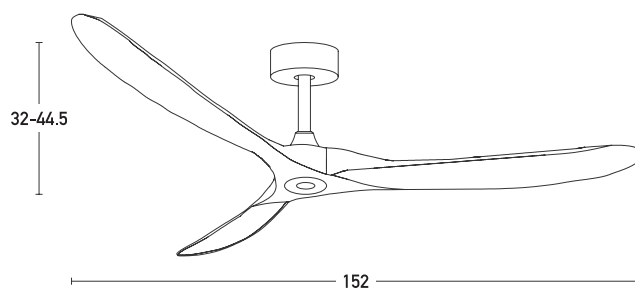

Product Data Sheet

Date: 05/07/2021
www.zambelislights.gr

Code 20259

Color: Black Matt
 Solid Wood Blades

Indoor Fan without Light

Led Light Source	Without Light
Voltage	220-240V
Operating Frequency	50/60Hz
dB	20
Dimensions	60" Ø: 152cm H: 32-44.5cm
Air Flow	211.7m ³ min
Night Mode	Time Setting 2h / 4h / 8h
Material	Metal - Wood
Special Feature	2 Down Rods 12.5-25cm Summer & Winter Function
Motor Feature	DC Motor 55W 5 Speeds

Description

Ceiling Metal with Wood Blades Fan
 5 Speeds Remote control, DC Motor.
 Summer and Winter Function.
 Black Matt color with Solid Wood Blades.

5213010014539