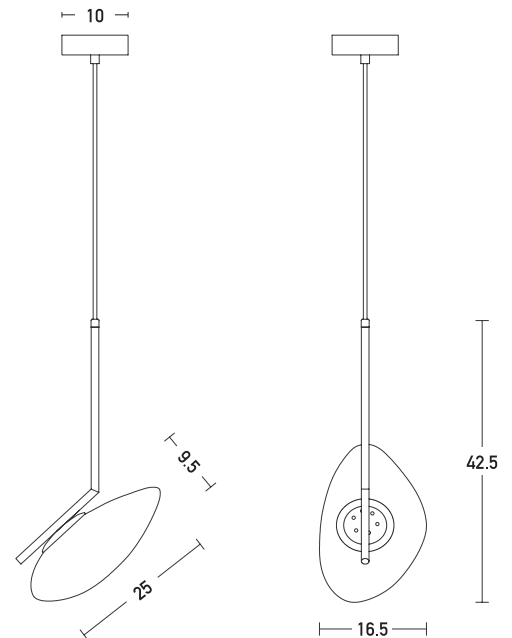

Product Data Sheet

Date: 04/06/2021
www.zambelislights.gr

Code 20254

Color: Black Matt

Code 20255

Color: Gold Matt

Indoor Lighting

Power	5W
Voltage	220-240V
Operating Frequency	50/60Hz
Color Temperature	3000K
Lumen	400Lm
Cri	80
Dimensions	L: 16.5cm W: 25cm H: 42.5cm
Base	Ø: 10cm
Non Dimmable	⊗
Material	Metal - Aluminium - Opal Glass
Special Feature	180cm Cable Adjustable

Description

Indoor Pendant Led light by Metal , Aluminium and Opal Glass in Black Matt or Gold Matt color.

5213010014485

5213010014492