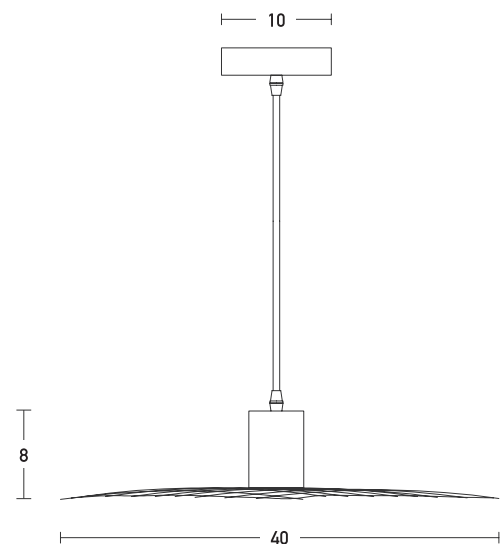

Description

Indoor Pendant 1xE27 Light by Metal and Bamboo in Natural color.