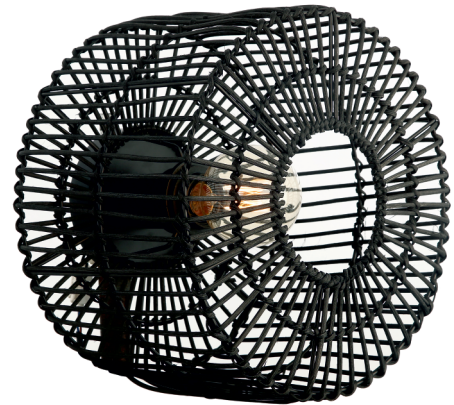

Product Data Sheet

Date: 29/06/2021
www.zambelislights.gr

Code 20240

Color: Black

Indoor Lighting

Bulb	1xE27
Power	MAX 40W
Voltage	220-240V
Operating Frequency	50/60Hz
Dimensions	∅: 30cm L: 23cm
Base	∅: 12cm H: 3cm
Material	Metal - Rattan

Description

Indoor Wall 1xE27 Light by Metal and Rattan in Black color.

5213010014379