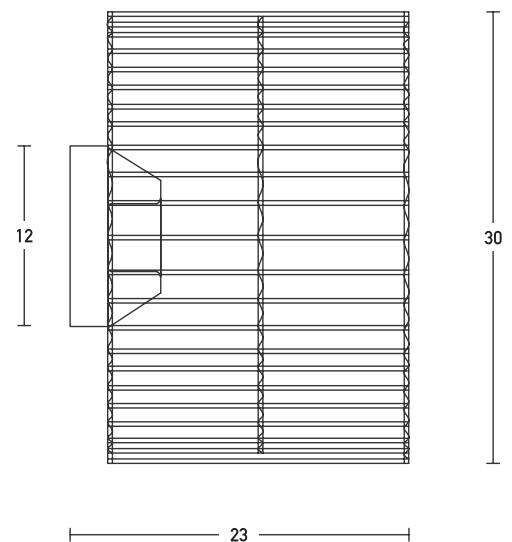

Product Data Sheet

Date: 29/06/2021
www.zambelislights.gr

Code 20240

Color: Black

Indoor Lighting

Bulb	1xE27
Power	MAX 40W
Voltage	220-240V
Operating Frequency	50/60Hz
Dimensions	∅: 30cm L: 23cm
Base	∅: 12cm H: 3cm
Material	Metal - Rattan

Description

Indoor Wall 1xE27 Light by Metal and Rattan in Black color.

5213010014379