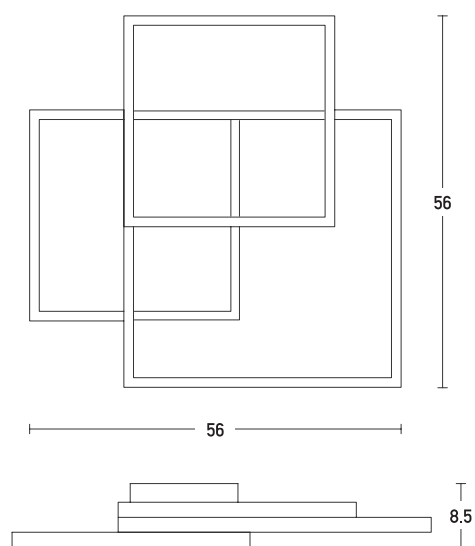

# Product Data Sheet

Date: 18/06/2021  
[www.zambelislights.gr](http://www.zambelislights.gr)

Code 2024

Color: Sandy White

## Indoor Lighting

Power	42W
Voltage	220-240V
Operating Frequency	50/60Hz
Color Temperature	3000K
Lumen	3360Lm
Cri	80
Dimensions	L: 56cm W: 56cm H: 8.5cm
Base	L: 14cm W: 14cm H: 8.5cm
Dimmable Triac	<input type="radio"/>
Material	Aluminium - Acrylic
Special Feature	Profile $\varnothing$ : 2x1.7cm

## Description

Indoor Ceiling Led Light by Aluminium and Acrylic in Sandy White color.

5213010011439