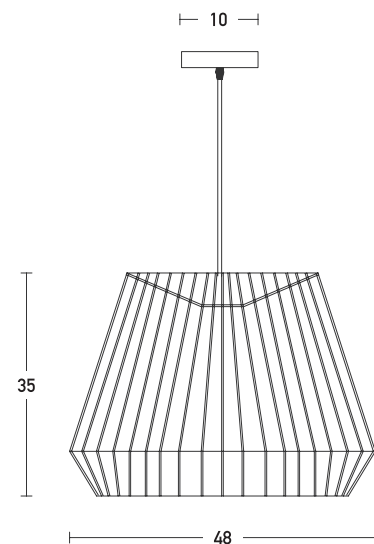

### Indoor Lighting

Bulb	1xE27
Power	MAX 40W
Voltage	220-240V
Operating Frequency	50/60Hz
Dimensions	Ø: 48cm H: 35cm
Base	Ø: 10cm H: 2cm
Material	Metal - Paper Rope
Special Feature	200cm Cable Adjustable

### Description

Indoor Pendant 1xE27 Light by Metal and Paper Rope in Natural color.

5213010014348