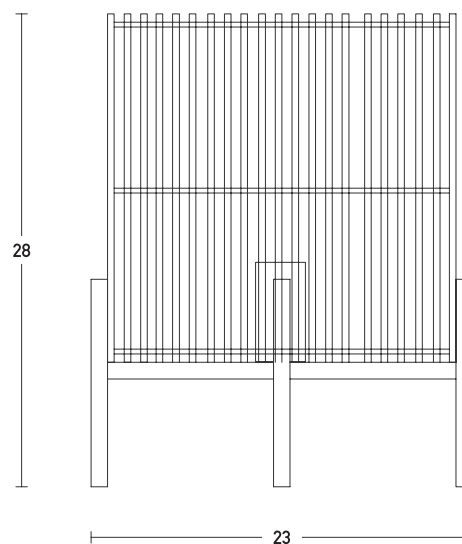

Product Data Sheet

Date: 02/07/2021
www.zambelislights.gr

Code 20232

Color: Black Matt
 Natural

Indoor Lighting

Bulb	1xE14
Power	MAX 25W
Voltage	220-240V
Operating Frequency	50/60Hz
Dimensions	Ø: 23cm H: 28cm
Material	Metal - Rattan
Special Feature	120cm Cable Available

Description

Indoor Table 1xE14 Light by Metal and Rattan in Black Matt and Natural color.

5213010014294