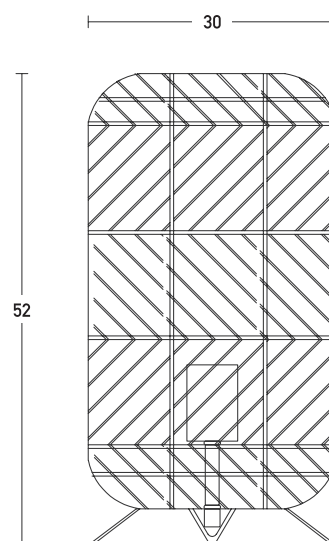

Product Data Sheet

Date: 02/07/2021
www.zambelislights.gr

Code 20231

Color: Natural

Indoor Lighting

Bulb	1xE14
Power	MAX 25W
Voltage	220-240V
Operating Frequency	50/60Hz
Dimensions	Ø: 20cm H: 39cm
Material	Metal - Rattan
Special Feature	120cm Cable Available

Description

Indoor Table 1xE14 Light by Metal and Rattan in Natural color.

5213010014287