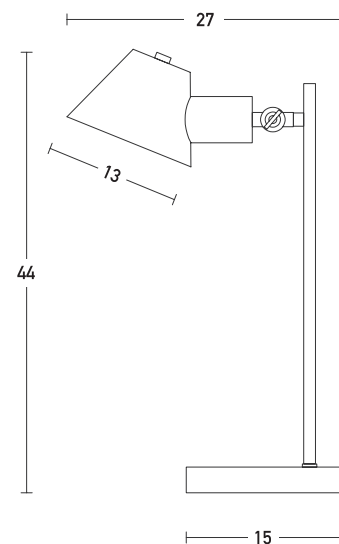

### Indoor Lighting

Bulb	1xE27
Power	MAX 25W
Voltage	220-240V
Operating Frequency	50/60Hz
Dimensions	L: 27cm H: 44cm
Base	Ø: 15cm H: 2.5cm
Material	Metal - Aluminium
Special Feature	150cm Cable Available

### Description

Indoor Table 1xE27 Light by Metal and Aluminium in White Matt and Gold Matt color.

5213010014232