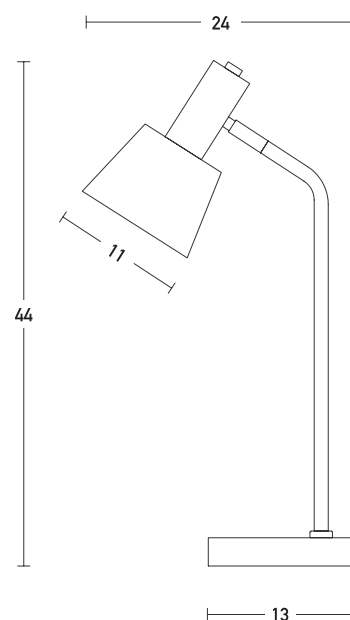

## Product Data Sheet

Date: 05/07/2021  
[www.zambelislights.gr](http://www.zambelislights.gr)

Code 20221

Color: White Matt  
 Gold Matt

### Indoor Lighting

|                     |                       |
|---------------------|-----------------------|
| Bulb                | 1xE14                 |
| Power               | MAX 25W               |
| Voltage             | 220-240V              |
| Operating Frequency | 50/60Hz               |
| Dimensions          | L: 24cm H: 44cm       |
| Base                | ∅: 13cm H: 2.5cm      |
| Material            | Metal - Aluminium     |
| Special Feature     | 150cm Cable Available |

### Description

Indoor Table 1xE14 Light by Metal and Aluminium in White Matt and Gold Matt color.

5213010014225