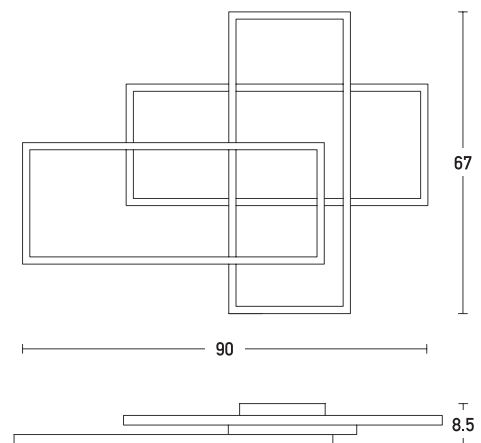

Product Data Sheet

Date: 18/06/2021
www.zambelislights.gr

Code 2022

Color: Gold Matt

Indoor Lighting

Power	55W
Voltage	220-240V
Operating Frequency	50/60Hz
Color Temperature	3000K
Lumen	4400Lm
Cri	80
Dimensions	L: 90cm W: 67cm H: 8.5cm
Base	L: 18cm W: 18cm H: 8.5cm
Dimmable Triac	☉
Material	Aluminium - Acrylic
Special Feature	Profile Ø: 2x1.7cm

Description

Indoor Ceiling Led Light by Aluminium and Acrylic in Gold Matt color.

5213010011415