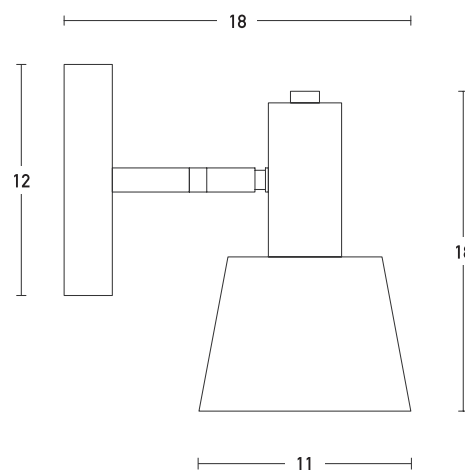

Product Data Sheet

Date: 29/06/2021
www.zambelislights.gr

Code 20218

Color: White Matt
 Gold Matt

Indoor Lighting

Bulb	1xE14
Power	MAX 25W
Voltage	220-240V
Operating Frequency	50/60Hz
Dimensions	L: 18cm W: 11cm H: 18cm
Base	∅: 12cm H: 2cm
Material	Metal - Aluminium

Description

Indoor Wall 1xE14 Light by Metal and Aluminium
 in White Matt and Gold Matt color.

5213010014195