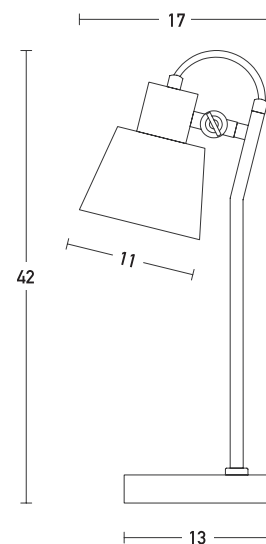

Product Data Sheet

Date: 02/07/2021
www.zambelislights.gr

Code 20217

Color: Black Matt
 Gold Matt

Indoor Lighting

Bulb	1xE14
Power	MAX 25W
Voltage	220-240V
Operating Frequency	50/60Hz
Dimensions	L: 17cm H: 42cm
Base	Ø: 13cm H: 2cm
Material	Metal - Aluminium
Special Feature	150cm Cable Available

Description

Indoor Table 1xE14 Light by Metal and Aluminium in Black Matt and Gold Matt color.

5213010014188