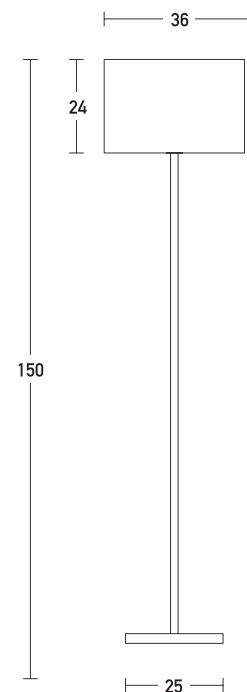

## Product Data Sheet

Date: 02/07/2021  
[www.zambelislights.gr](http://www.zambelislights.gr)

Code 20213

Color: Black Matt

## Indoor Lighting

Bulb	1xE27
Power	MAX 40W
Voltage	220-240V
Operating Frequency	50/60Hz
Dimensions	H: 150cm
Base	Ø: 25cm H: 2cm
Material	Metal - Wood - Fabric Shade
Special Feature	150cm Cable Available
	Shade Ø: 36cm H: 24cm

## Description

Indoor Floor 1xE27 Light by Metal, Wood and Fabric Shade in Black Matt color.

5213010014140