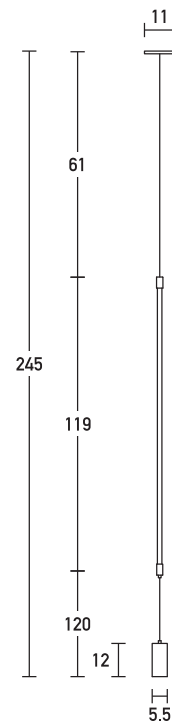

Product Data Sheet

Date: 09/06/2021
www.zambelislights.gr

Code 20184

Color: Black Matt

Indoor Lighting

Power	22W
Voltage	220-240V
Operating Frequency	50/60Hz
Color Temperature	3000K
Lumen	1760Lm
Cri	80
Dimensions	Ø: 1.6cm H ₁ : 119cm H ₂ : 300cm
Base	Ø: 5.5cm H: 12cm
Non Dimmable	<input checked="" type="checkbox"/>
Material	Aluminium - Acrylic

Description

Indoor Pendant Led light by Aluminium and Acrylic in Black Matt color.

5213010013891