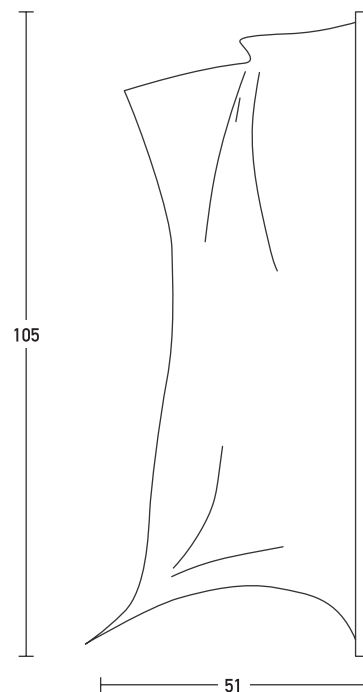

Description

Indoor Floor Led Light by Metal , Aluminium and Acrylic in Black Matt color.