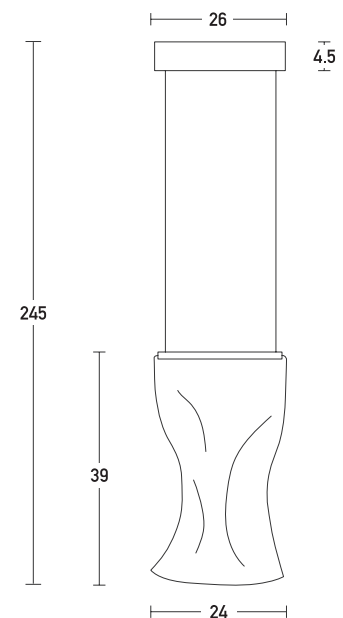

Product Data Sheet

Date: 04/06/2021
www.zambelislights.gr

Code 20181

Color: Black Matt

Indoor Lighting

Power	7W
Voltage	220-240V
Operating Frequency	50/60Hz
Color Temperature	3000K
Lumen	560Lm
Cri	80
Dimensions	L: 24cm W: 7.5cm H: 39cm
Base	L: 26cm W: 6cm H: 4.5cm
Non Dimmable	<input checked="" type="checkbox"/>
Material	Metal - Aluminium - Acrylic
Special Feature	210cm Cable Adjustable Acrylic thk: 0.6cm

Description

Indoor Pendant Led light by Metal , Aluminium and Acrylic in Black Matt color.

5213010013860