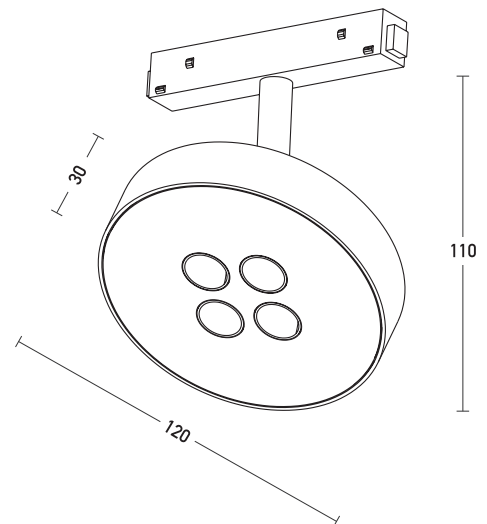

Product Data Sheet

Date: 09/07/2021
www.zambelislights.gr

Code 20178

Color: Sandy White

48
VOLT
MAGNETIC
SYSTEM

Spot & Suspension Luminaries

Power	12W
Voltage	48V
Color Temperature	3000K
Lumen	1320Lm
Cri	80
Dimensions	Ø: 120mm H: 110mm
Beam Angle	38°
Non Dimmable	<input checked="" type="checkbox"/>
Material	Aluminium

OSRAM

Description

Spot & Suspension Luminaries
 by Aluminium in Sandy White color
 with Beam Angle 38°.

5213010013778