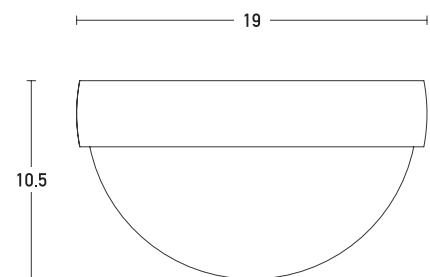

Description

Indoor Ceiling Led Light by Metal and Acrylic in Grey color.