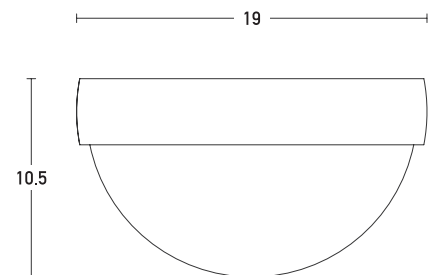

Description

Indoor Ceiling Led Light by Metal and Acrylic
in White Matt color.