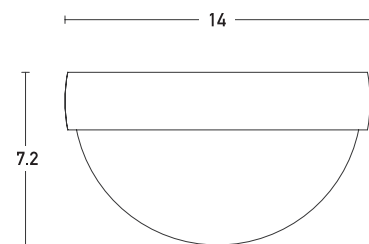

Description

Indoor Ceiling Led Light by Metal and Acrylic in Grey color.